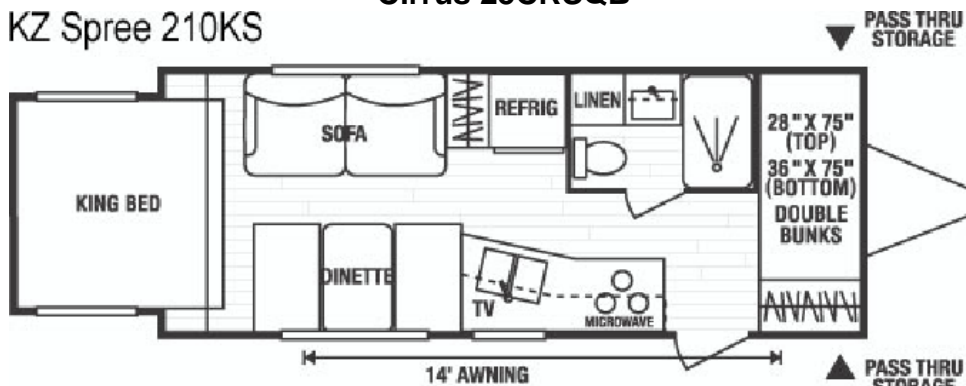

Fleetwood (Coleman) Sante Fe Pop-up

Coachmen Bunkhouse

34 ft. Open Road 5th Wheel

Cirrus 24CRSTB

Cirrus 25CRSQB

KZ Spree 210KS

KZ Spree 240RBS