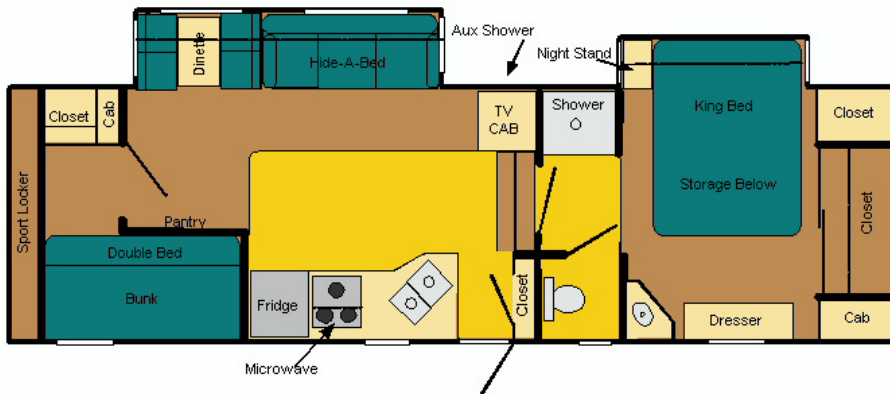

Fleetwood (Coleman) Sante Fe Pop-up

Coachmen Bunkhouse

34 ft. Open Road 5th Wheel

Cirrus 24CRSTB

Cirrus 25CRSQB

KZ Spree 210KS

KZ Spree 240RBS