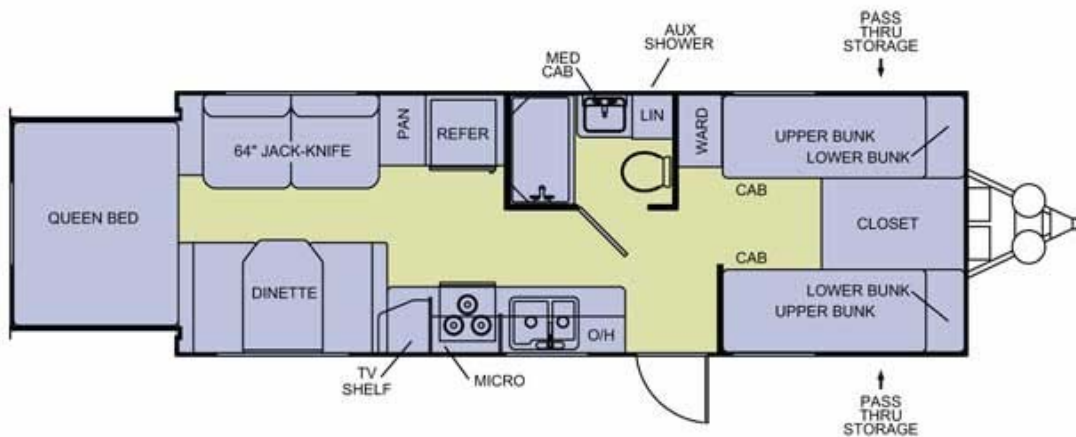

Fleetwood (Coleman) Sante Fe Pop-up

Coachmen Bunkhouse

34 ft. Open Road 5th Wheel

Cirrus 24CRSTB

Cirrus 25CRSQB

KZ Spree 210KS

KZ Spree 240RBS