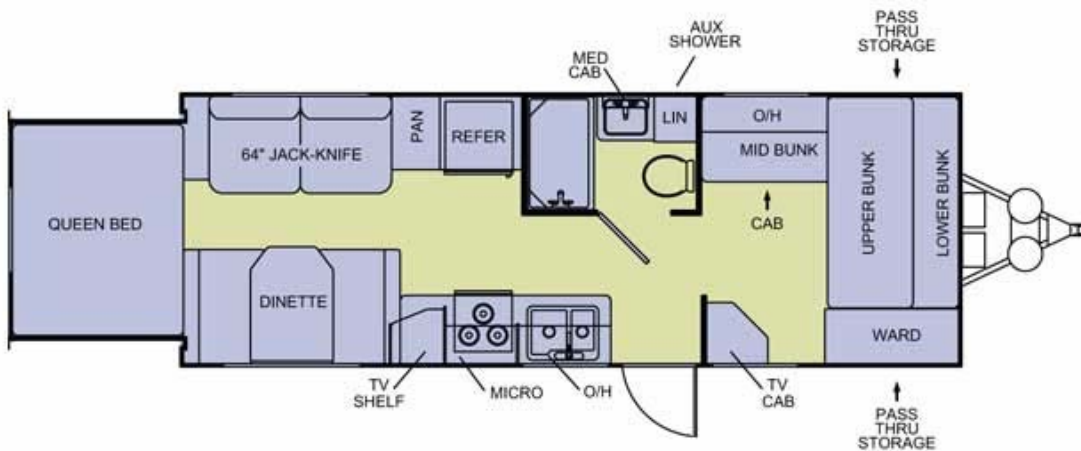

Fleetwood (Coleman) Sante Fe Pop-up

Coachmen Bunkhouse

34 ft. Open Road 5th Wheel

Cirrus 24CRSTB

Cirrus 25CRSQB

KZ Spree 210KS

KZ Spree 240RBS