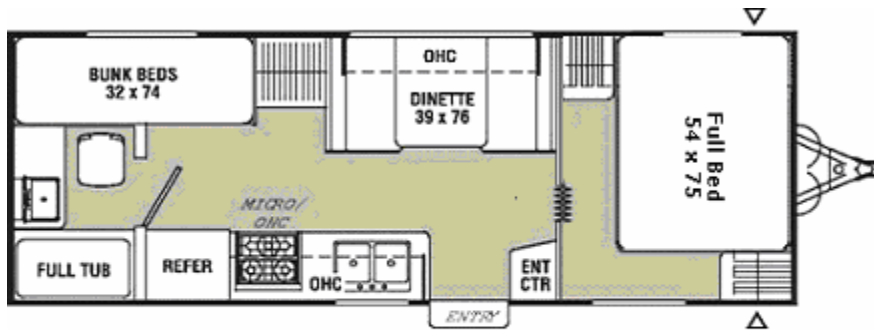

Fleetwood (Coleman) Sante Fe Pop-up

Coachmen Bunkhouse

34 ft. Open Road 5th Wheel

Cirrus 24CRSTB

Cirrus 25CRSQB

KZ Spree 210KS

KZ Spree 240RBS